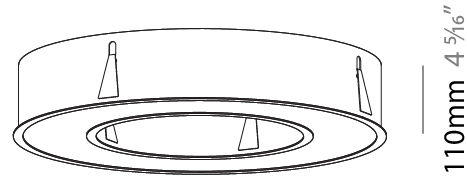

GENERAL

Series: Glorious
Subseries: Glorious
Brand: Prolight
Division: Architectural
Mounting Type: Recessed
Mounting Location: Ceiling
Subcategory: Ambient

PHYSICAL

Shape: Round
Diameter (mm): 770
Diameter (in): 30 ⁵/₁₆
Height (mm): 110
Height (in): 4 ⁵/₁₆
Min. Recessing Depth (mm): 120
Min. Recessing Depth (in): 4 ³/₄
Light Distribution: Direct
Weight (kg): 9.285
Weight (lbs): 20.47
Diffuser: PMMA - Opal or Micro-Prism
Fixture Finish: SSR / BKV / CWI / CRY / HAB / UFT / ITA / RUA / FTG / MYG / LOD / PUS / FRO / FUP / KIA / POP / BLS / SPG / MEY / GOH / GUM / CHC / COM / ABZ / JAG / OBR / MOS / ROR
Fixture Material: Aluminum
Cut-out Measurements: 760mm / 29 15/16" x 440mm / 17 5/16"

ELECTRICAL

Lamp Type: LED (Zhaga Standard)
Input Wattage (W): 30
Total Output Wattage (W): 24 / 19.2 (3500K)
Dimming: Non-Dimming / Phase Dimming (120Vac only) / 0-10V Dimming
Driver Included: Yes
Driver Location: Integrated
Driver Type: Constant Current - 120 / 277Vac
Driver Class: Class 2
Input Voltage (V): 120 - 277
Constant Current (MA): 350 / 600 (3500K)

LED

Color Temperature (°K): 3000 / 3500 / 4000
Max. Delivered Lumen (lm): 2770 / 2862 / 2920
CRI: >80 CRI
Efficiency (%): 65
Lamp Life (hrs): 50000

OPTICAL

RATINGS AND CERTIFICATIONS

Certified By: Certified for North American Standards
IP rating: IP20

Ø 428mm 16 7/8"

Ø 770mm 30 5/16"

110mm 4 5/16"

760mm x 440mm
29 15/16" x 17 5/16"

120mm
4 3/4"

10 - 15mm
3/8" - 9/16"