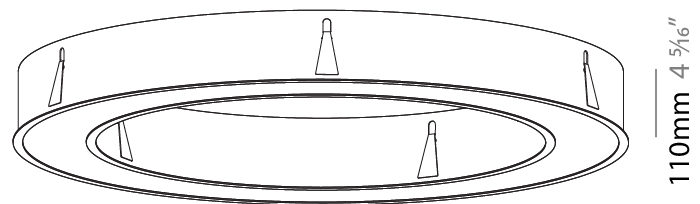

GENERAL

Series: Glorious
 Subseries: Glorious
 Brand: Prolicht
 Division: Architectural
 Mounting Type: Recessed
 Mounting Location: Ceiling
 Subcategory: Ambient

PHYSICAL

Shape: Round
 Diameter (mm): 1270
 Diameter (in): 50
 Height (mm): 110
 Height (in): 4 ⁵/₁₆
 Min. Recessing Depth (mm): 120
 Min. Recessing Depth (in): 4 ³/₄
 Light Distribution: Direct
 Weight (kg): 15.446
 Weight (lbs): 34.05
 Diffuser: PMMA - Opal or Micro-Prism
 Fixture Finish: SSR / BKV / CWI / CRY / HAB / UFT / ITA / RUA / FTG / MYG / LOD / PUS / FRO / FUP / KIA / POP / BLS / SPG / MEY / GOH / GUM / CHC / COM / ABZ / JAG / OBR / MOS / ROR
 Fixture Material: Aluminum
 Cut-out Measurements: 1260mm / 49 5/8" x 940mm / 37"

PROJECT
TYPE
SPECIFIER
QUANTITY
DATE

Ø 928mma 36 ⁹/₁₆"

Ø 1270mm 50 "

110mm 4 ⁵/₁₆"

1260mm x 940mm
49 5/8" x 37"

120mm
4 3/4"

10 - 15mm
3/8" - 9/16"

A37507-